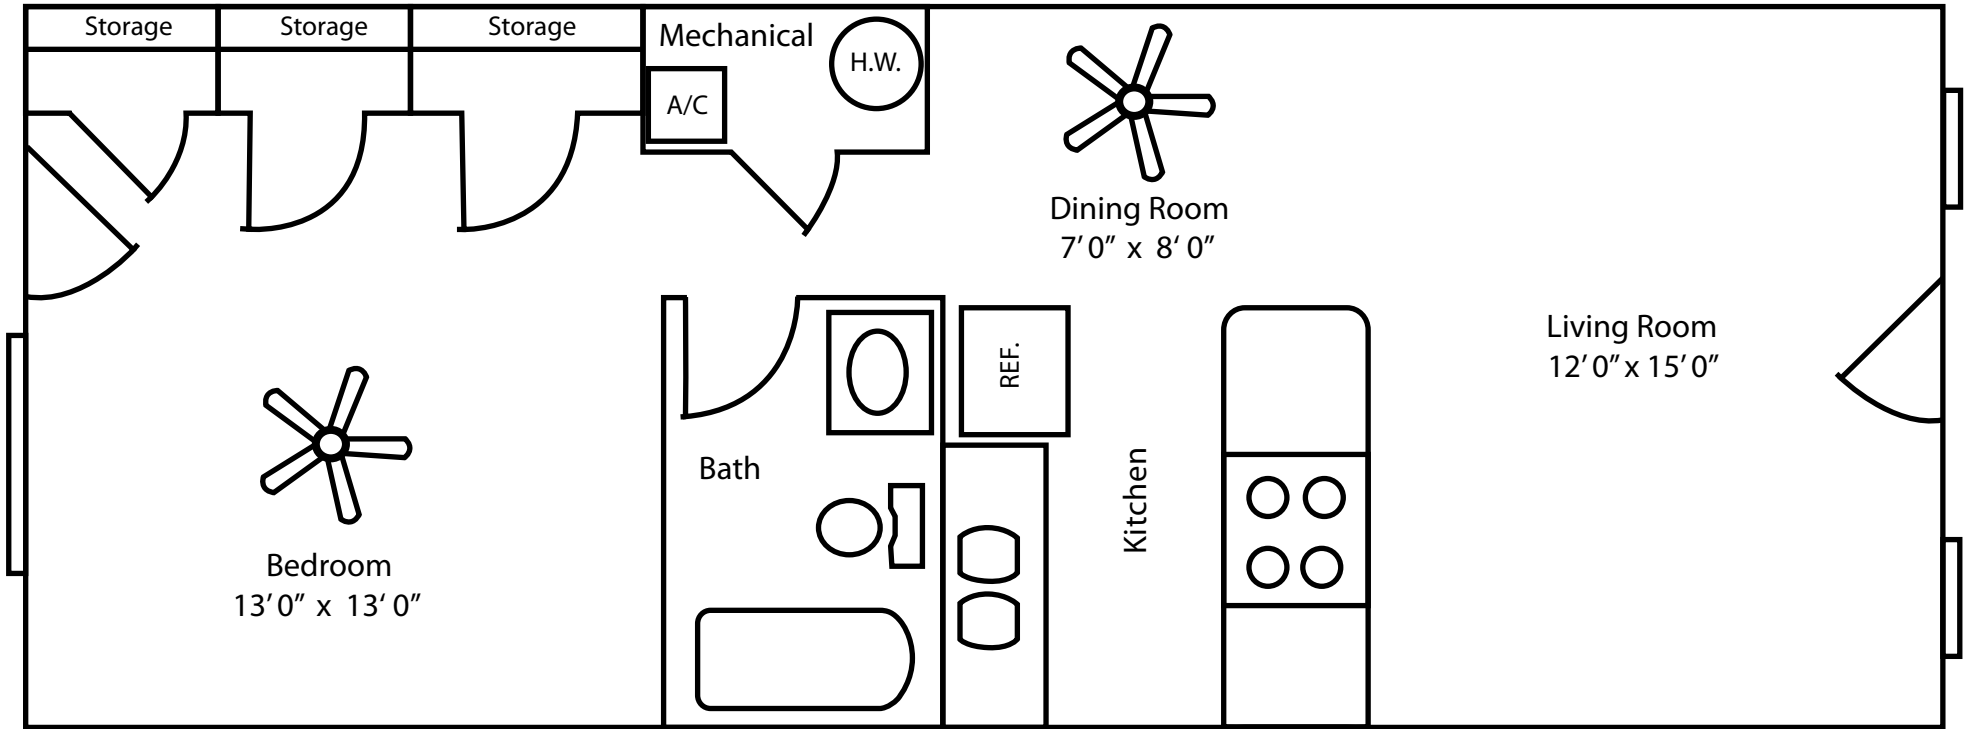

Single Bedroom

Apartment Details

Bedrooms: 1
Bathrooms: 1

Sq. Feet: 600