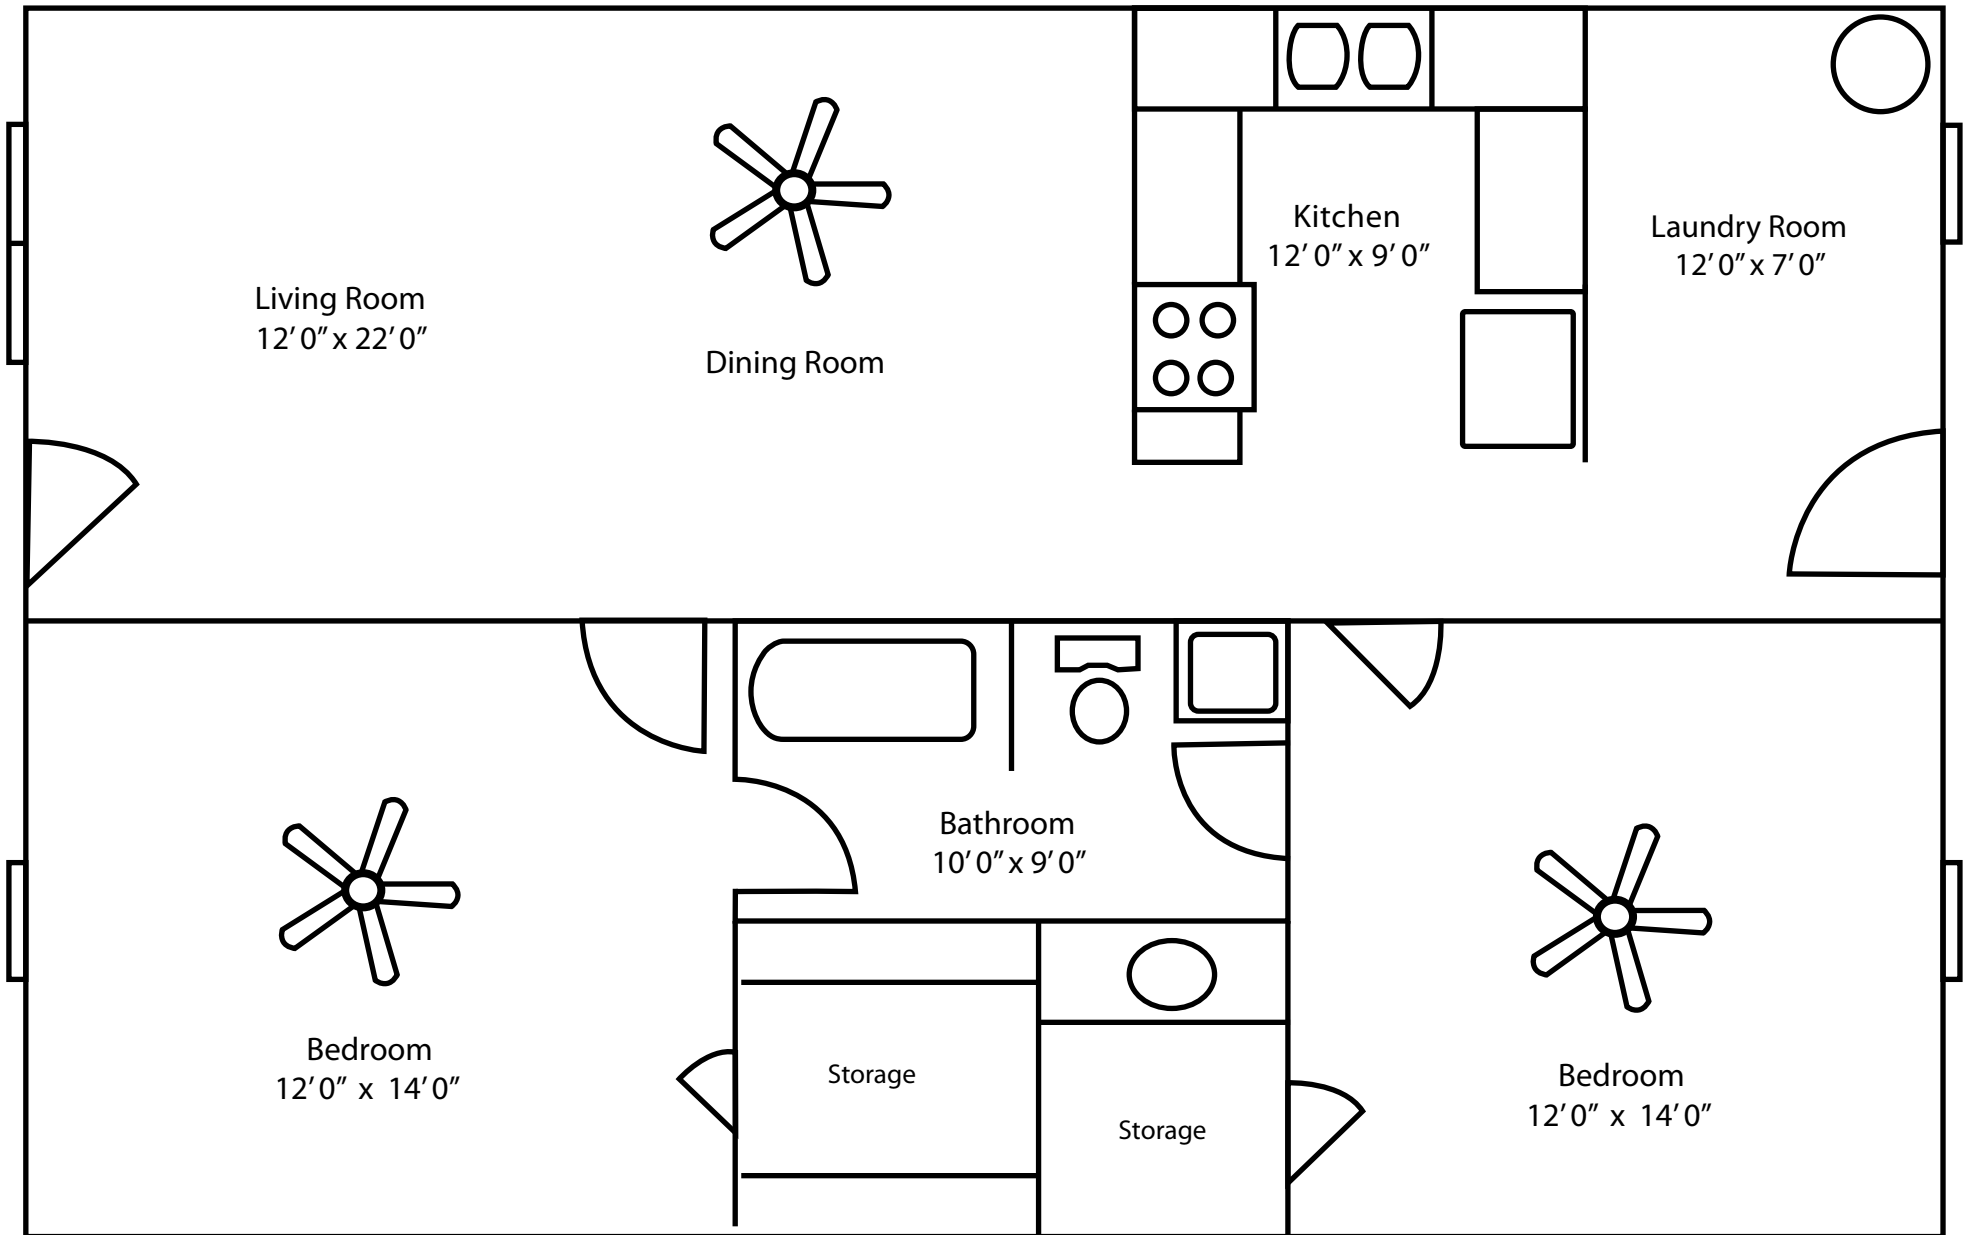

# Two Bedroom

## Apartment Details

Bedrooms: 2  
Bathrooms: 1

Sq. Feet: 912